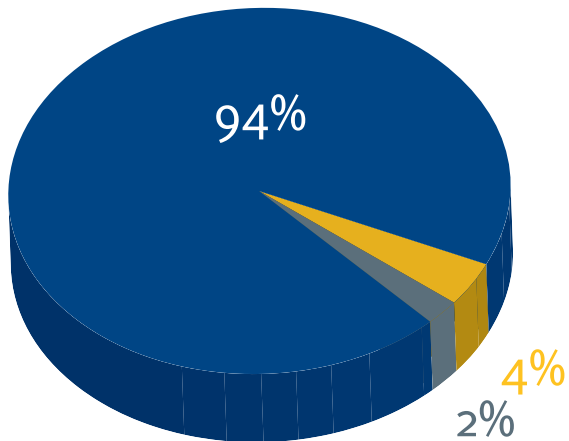

Sample Results: Three Highest Rated Items

I am committed to helping the organization succeed.

Average rating = 4.65

I understand how my job fits in with the organization's overall strategy.

Average rating = 4.37

I understand my unit's goals & clearly see how they relate to the organization's overall strategy.

Average rating = 4.18

KEY

Positive	■
Neutral	■
Negative	■