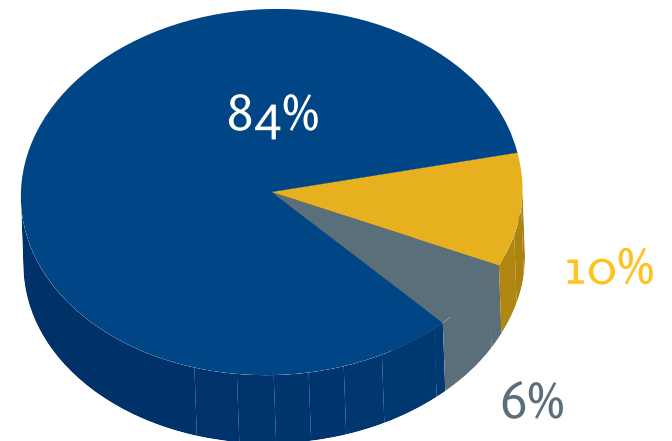

Sample Results: Three Highest Rated Items

I am committed to helping the organization succeed.

Average rating = 4.65

I understand how my job fits in with the organization's overall strategy.

Average rating = 4.37

I understand my unit's goals & clearly see how they relate to the organization's overall strategy.

Average rating = 4.18

KEY

Positive	■
Neutral	■
Negative	■