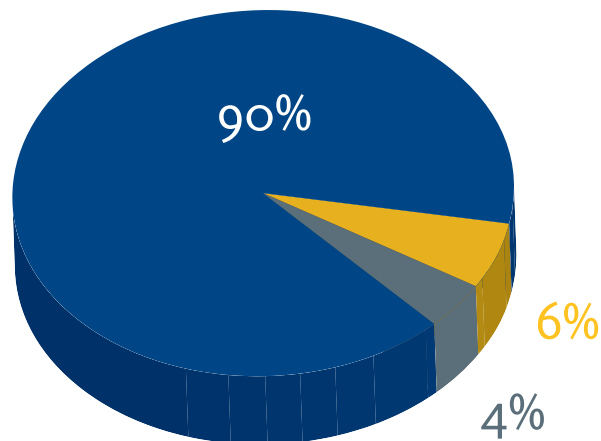

Sample Results: Three Highest Rated Items

I am committed to helping the organization succeed.

Average rating = 4.65

I understand how my job fits in with the organization's overall strategy.

Average rating = 4.37

I understand my unit's goals & clearly see how they relate to the organization's overall strategy.

Average rating = 4.18

KEY

Positive	■
Neutral	■
Negative	■